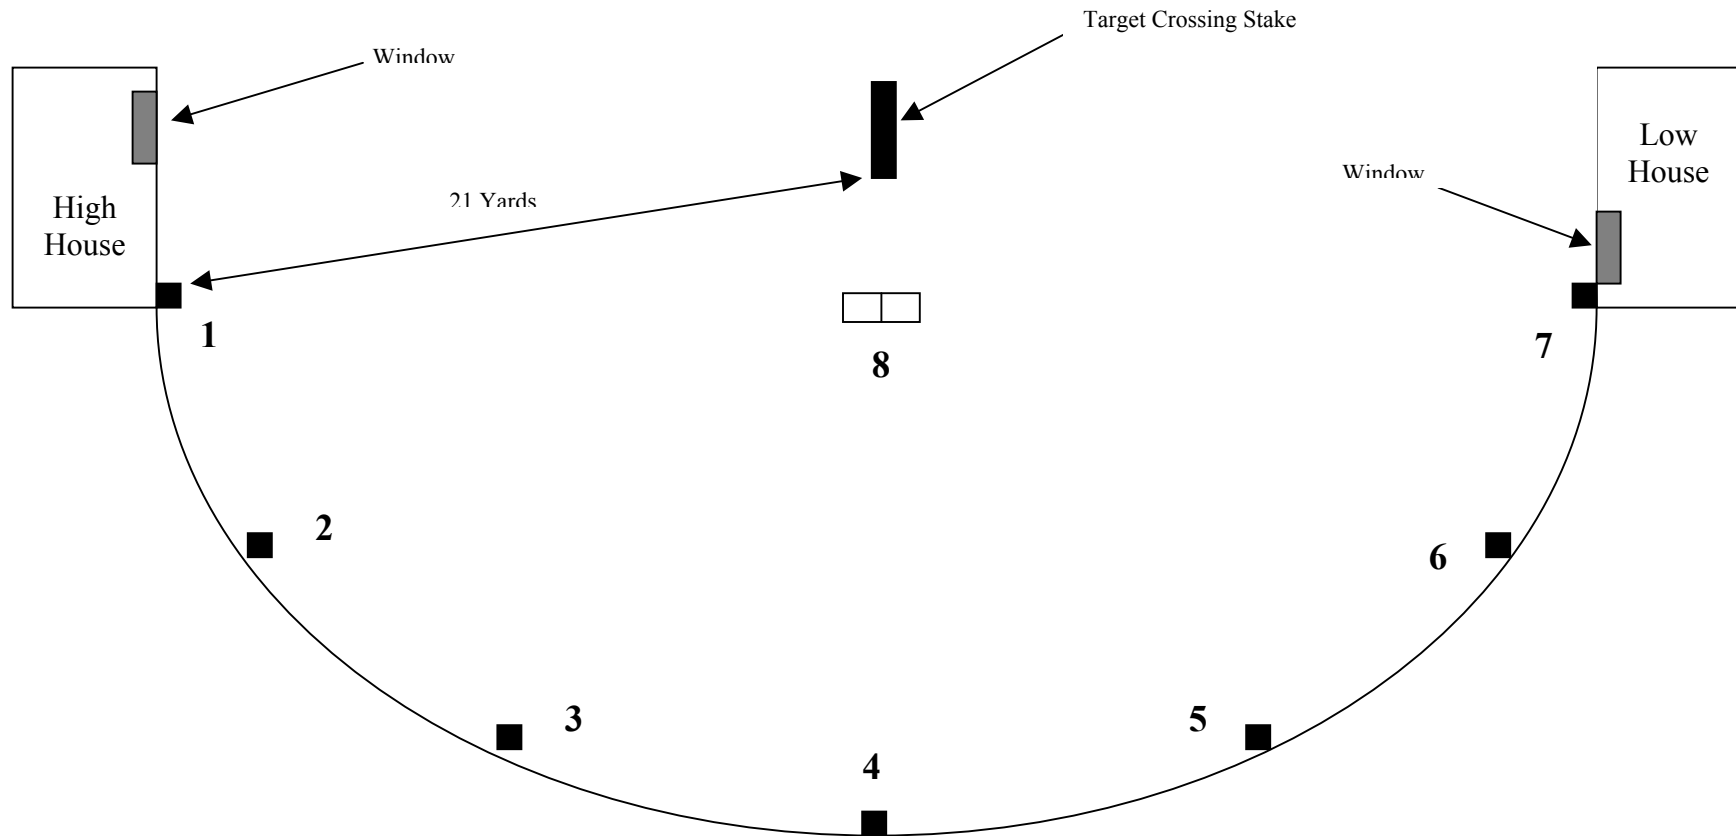

Skeet Field

Stations 1, 2, 6 & 7:
One High, One Low, and a Double

Stations 3, 4, 5 & 8:
One High and One Low

Option:
Extra shot on first miss, or as 25th
shot on station 8